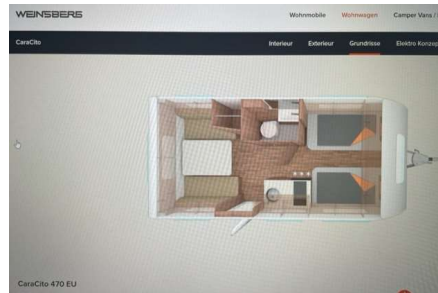

WSPA Seminar 2023 - Uebersberg Gliderport / Germany

3x Rental Trailer (blocked/reserved for WSPA seminar participants)

Check In Sat 7/1
Check Out Sat 7/8
= 7 nights

Cost Overview (each trailer)
72 EUR/night
>>> 36 EUR/person/night (if 2 will share)