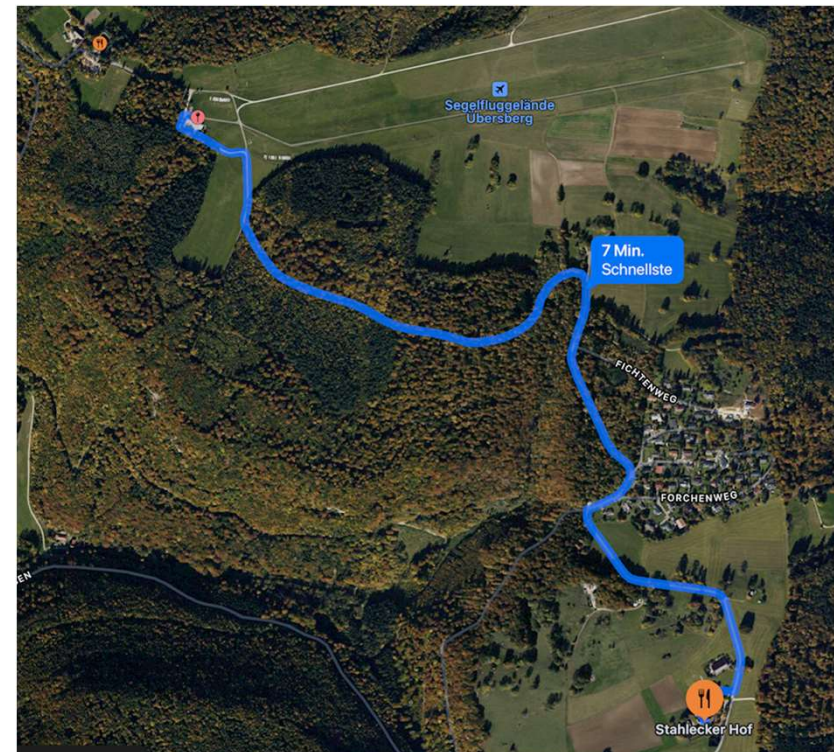

Stahlecker Hof
Guest House
(3 km / 2 ml away)

Accommodation_Info

Route to „Stahlecker Hof“ – Guesthouse
(Restaurant and Hotel)

Heinrich Beutel / Ulrike Franz 2023-Mar-16

WSPA Seminar 2023 - Uebersberg Gliderport / Germany