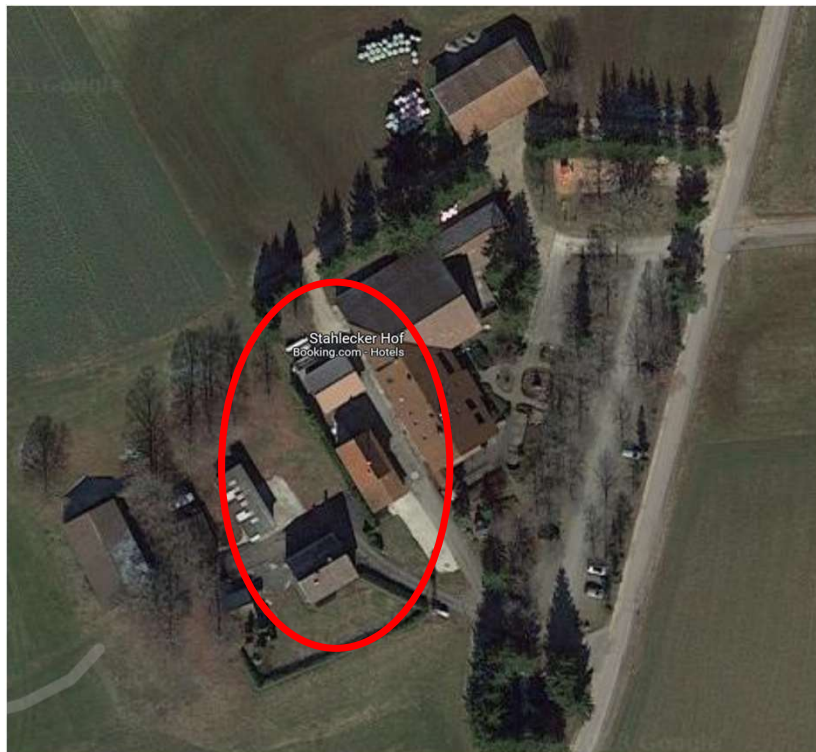

Stahlecker Hof
Guest House
(3 km / 2 ml away)

Accommodation_Info

Route to „Stahlecker Hof“ – Guesthouse
(Restaurant and Hotel)

Heinrich Beutel / Ulrike Franz 2023-Mar-16

WSPA Seminar 2023 - Uebersberg Gliderport / Germany