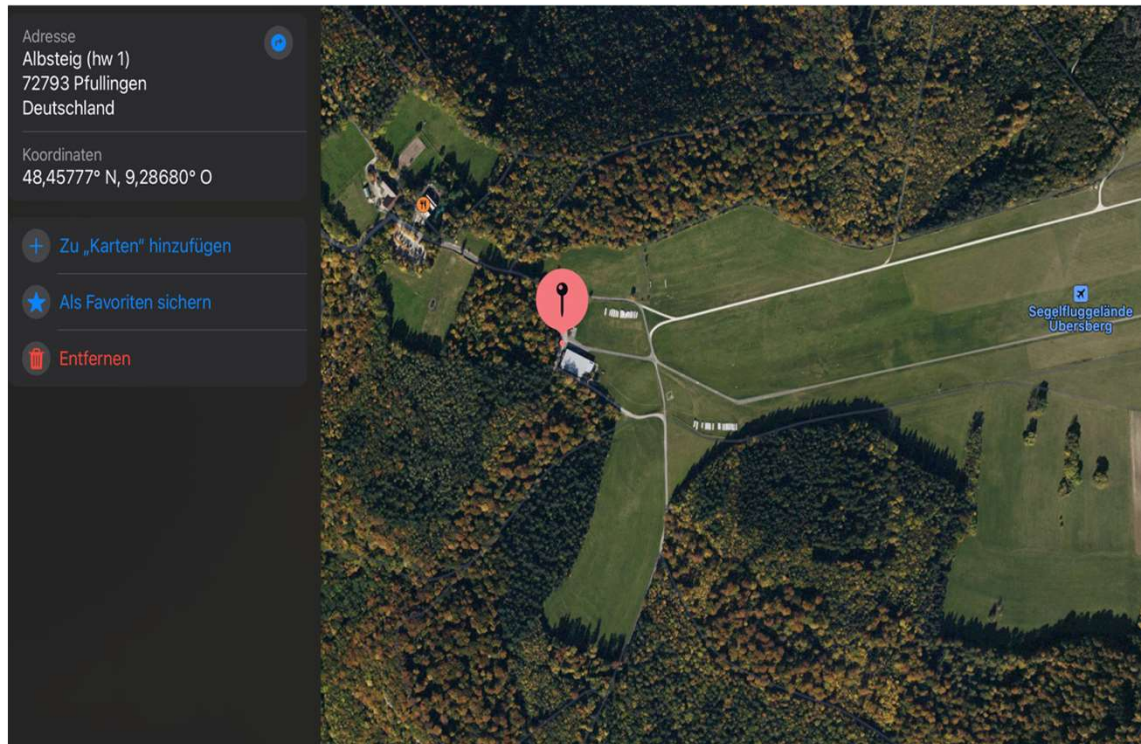

WSPA Seminar 2023 - Uebersberg Gliderport / Germany

Location coordinates „maps“

WSPA2023_Info_V1

Location code „what3words“