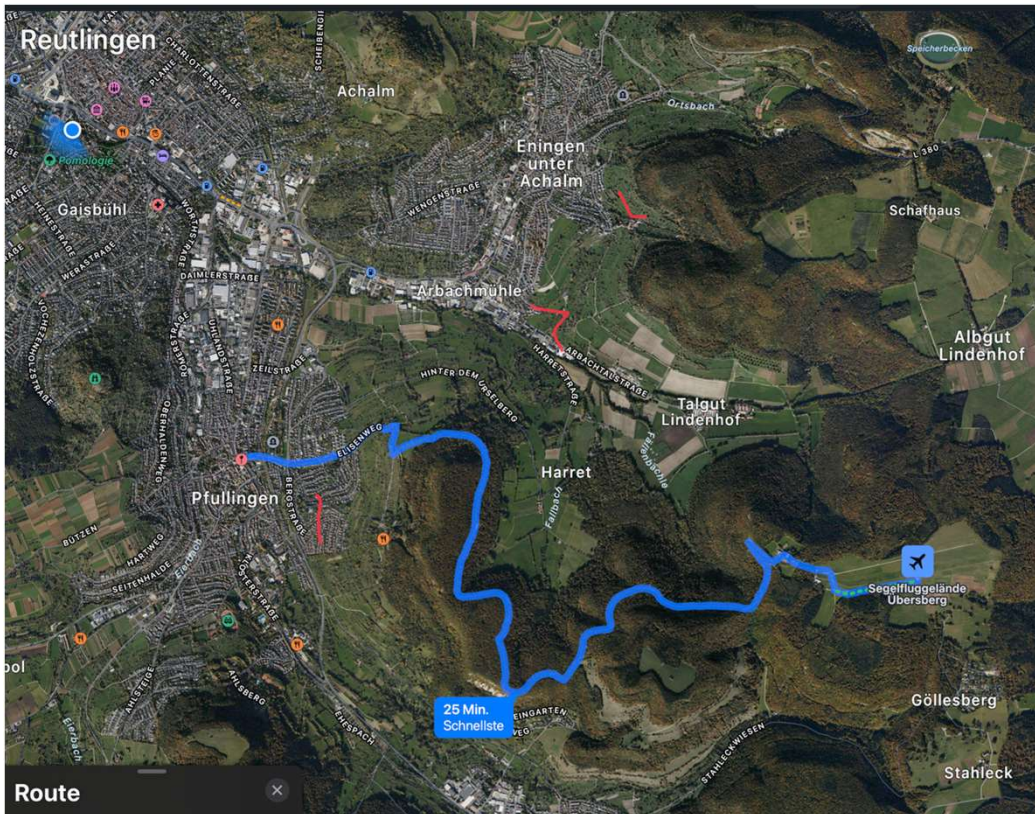

# WSPA Seminar 2023 - Uebersberg Gliderport / Germany

How to get to our Uebersberg Gliderport ?

From Stuttgart Airport (STR) there will be a express bus (X3) to Reutlingen and Pfullingen.  
From baggage claim go outside of Terminal 1  
Turn right and walk towards the Stuttgart Airport Bus Terminal (SAB) > rounded building  
Follow outside the building on the right side to the end to Platform 3  
Use bus X3 to Pfullingen, runs every hour at :32 (one way)

# WSPA Seminar 2023 - Uebersberg Gliderport / Germany

Route from Stuttgart Airport to Uebersberg Gliderport

# WSPA Seminar 2023 - Uebersberg Gliderport / Germany

Route from next city „Pfullingen“  
(By car ca. 15min)

Route to „Stahlecker Hof“ – Guesthouse  
(Restaurant and Hotel)