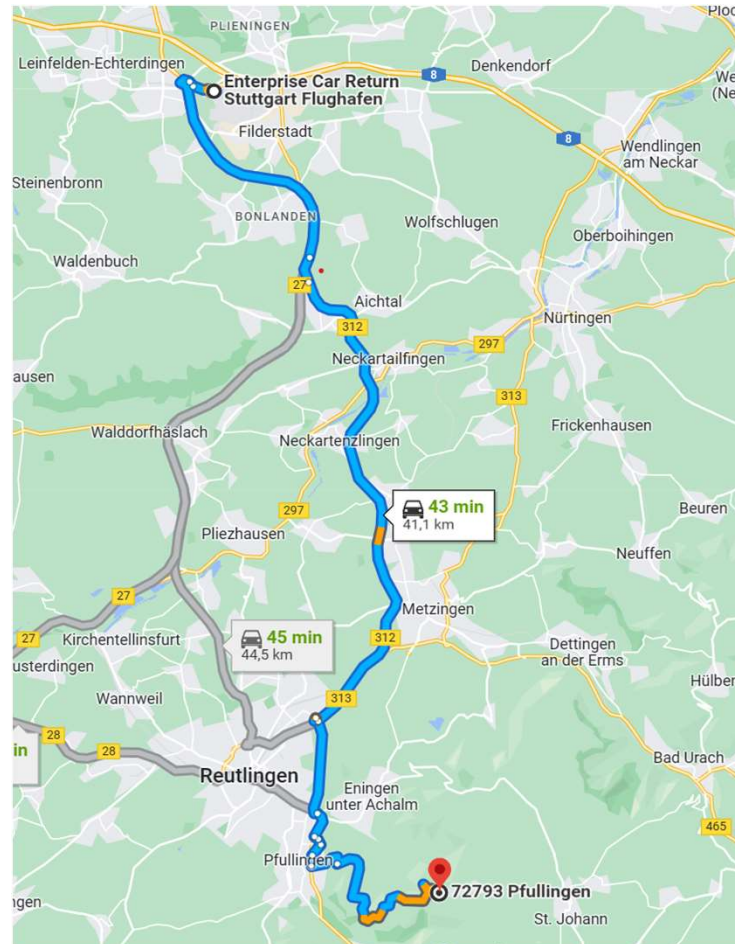

# WSPA Seminar 2023 - Uebersberg Gliderport / Germany

How to get to our Uebersberg Gliderport ?

Flights from U.S.:

- Stuttgart (STR) > DELTA Airlines direct flight from ATL > closest airport to the seminar site
- Frankfurt/Main (FRA) > Connection to STR by air or ICE train
- Munich (MUC) > Connection to STR by air or train or FLIXBUS
- Amsterdam (AMS) > Connection to STR by air

# WSPA Seminar 2023 - Uebersberg Gliderport / Germany

How to get to our Uebersberg Gliderport ?

From Stuttgart Airport (STR) there will be a express bus (X3) to Reutlingen and Pfullingen.  
From baggage claim go outside of Terminal 1  
Turn right and walk towards the Stuttgart Airport Bus Terminal (SAB) > rounded building  
Follow outside the building on the right side to the end to Platform 3  
Use bus X3 to Pfullingen, runs every hour at :32 (one way)

# WSPA Seminar 2023 - Uebersberg Gliderport / Germany

Route from Stuttgart Airport to Uebersberg Gliderport

# WSPA Seminar 2023 - Uebersberg Gliderport / Germany

Route from next city „Pfullingen“  
(By car ca. 15min)

Route to „Stahlecker Hof“ – Guesthouse  
(Restaurant and Hotel)