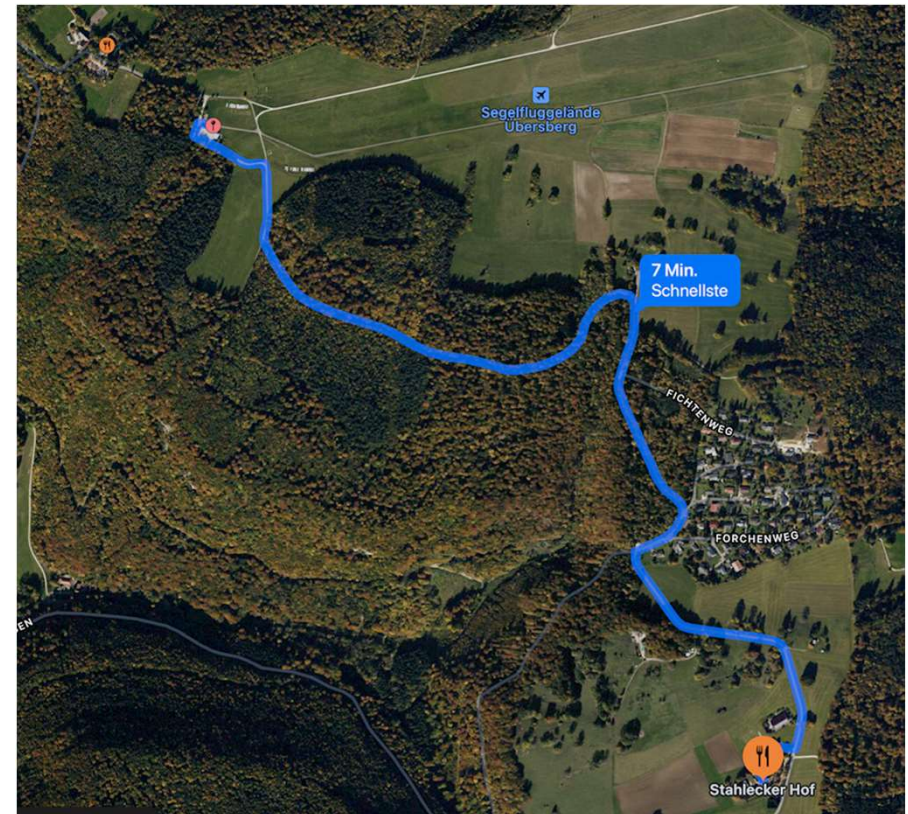

# WSPA Seminar 2023 - Uebersberg Gliderport / Germany

Route from Stuttgart Airport to Uebersberg Gliderport

# WSPA Seminar 2023 - Uebersberg Gliderport / Germany

Route from next city „Pfullingen“  
(By car ca. 15min)

Route to „Stahlecker Hof“ – Guesthouse  
(Restaurant and Hotel)